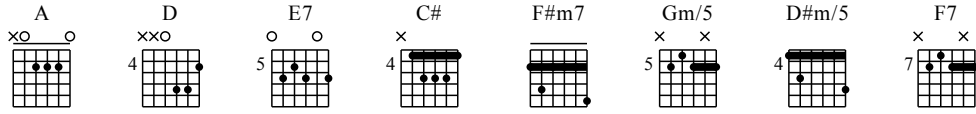

Armed Forces Medley - Air Force

Off We Go

Arranged by Jim Deeming

Deliberately Slower Than Previous March Tempo

1

A A D A

1 2 3 4 5 6 7 8 9 10 11 12

TAB

R 0 1 2 0 2 3 4 5 7 7 7 7 5 7 0 4 2 0

5

A E7 A A

1 2 3 4 5 6 7 8 9 10 11 12

TAB

R 0 1 2 0 2 3 4 5 4 7 7 5 4 2 0 2 0 0 3 2 4

10

A D C# F#m7 Gm/5 D#m/5 F7

1 2 3 4 5 6 7 8 9 10 11 12

TAB

R 0 2 3 4 5 7 7 7 4 5 4 6 4 5 6 6 6 5 6 7 8 4 4 4 8 7 8 4

Musical score for guitar, consisting of a melodic line and a bass line. The melodic line is written on a single staff with a treble clef and a key signature of one sharp (F#). It begins with a triplet of eighth notes on the 15th fret, followed by a descending eighth-note scale. A second triplet of eighth notes is marked with a bracket and the number '3'. The bass line is written on a single staff with a bass clef and contains fret numbers: 9-7-5-9-7-5-9-5-7 in the first measure, and 5, 5, 6, 7, 0 in the second measure.